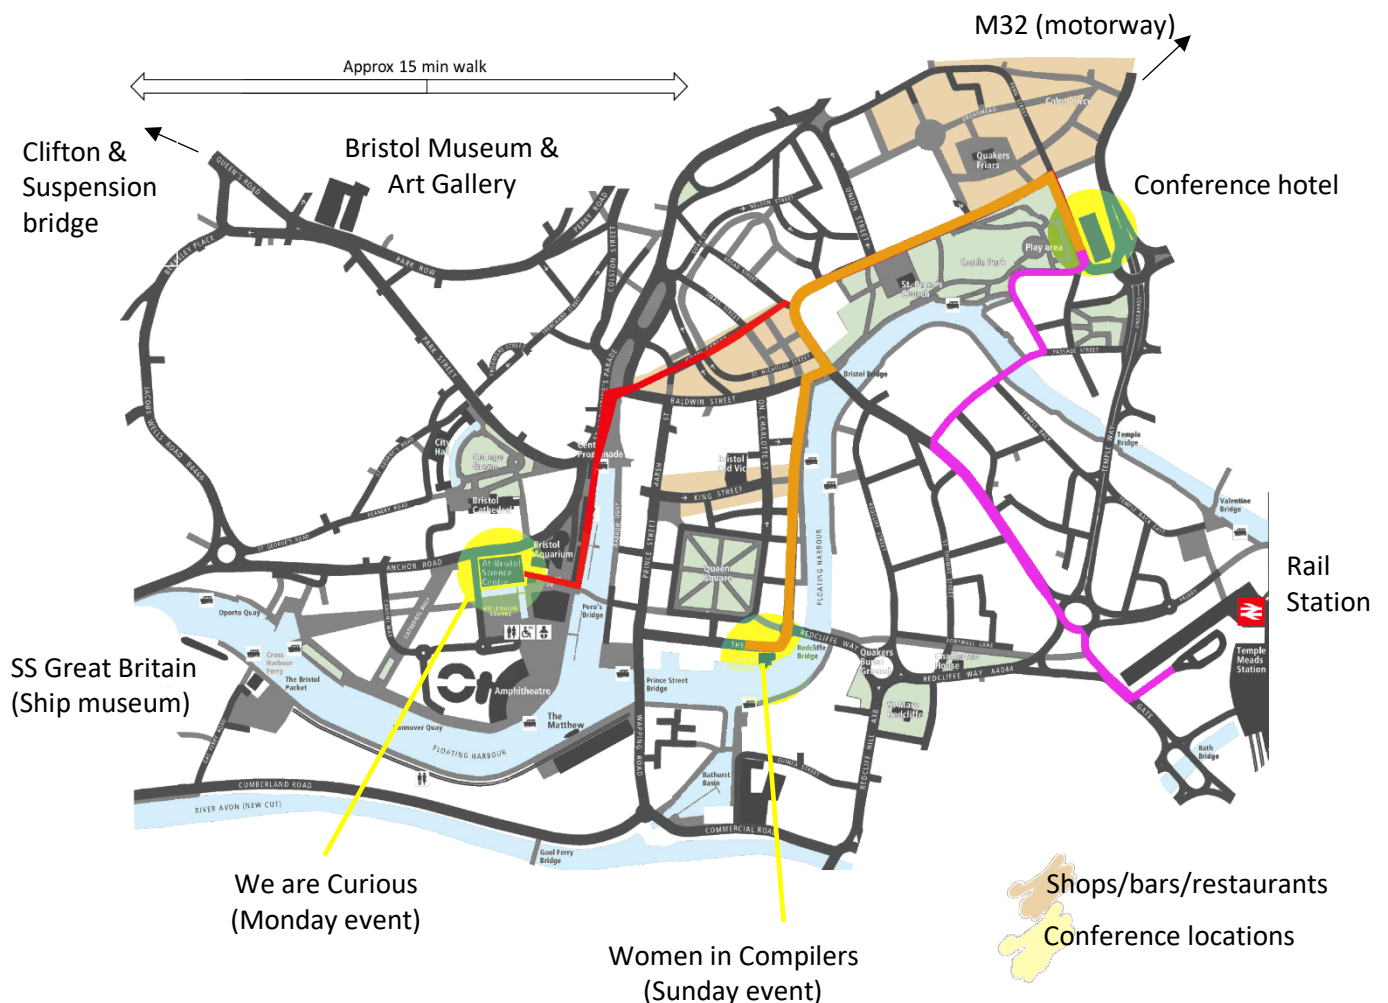

### Bristol Marriott Hotel City Centre,

- 2 Lower Castle Street, Old Market, Bristol BS1 3AD UK
- <http://www.marriott.com/hotels/travel/brsdt-bristol-marriott-hotel-city-centre/>
- Suggested route from the Rail Station in **Purple**

### Riverstation (Sunday 15<sup>th</sup> April)

- The Grove, Bristol BS1 4RB
- <https://www.riverstation.co.uk>
- Suggested route from the conference hotel in **Orange**

### We The Curious (Monday 16<sup>th</sup> April)

- Anchor Rd, Harbourside, Bristol BS1 5DB
- <https://visitbristol.co.uk/things-to-do/we-the-curious-p24831>
- Suggested route from the conference hotel in **Red**

There are three areas marked in brown for shops, bars and restaurants.